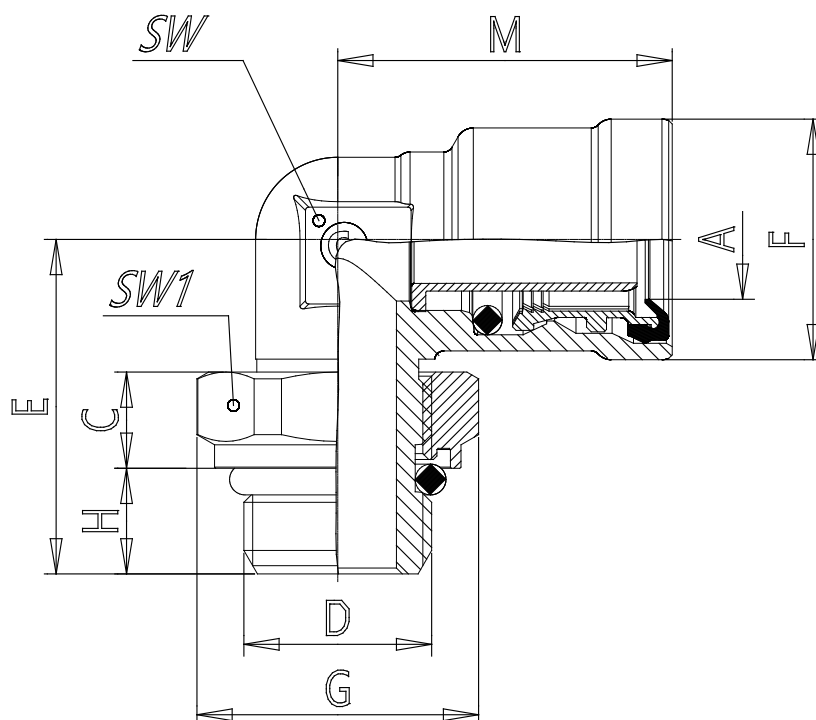

## Mod. 9502 - Air brake fittings series 9000

Product code: 9502 8-M10X1R

Datasheet creation date: 10/03/2025 08:59

Check the most updated document online [click here](#)

### TECHNICAL DATA

Mod.	9502 8-M10X1R
------	---------------

## Mod. 9502 - Air brake fittings series 9000

Product code: 9502 8-M10X1R

### DIMENSIONS

<b>A (mm)</b>	8x1
<b>C (mm)</b>	6.0
<b>D (mm)</b>	M10x1
<b>E (mm)</b>	23.0
<b>F (mm)</b>	16.5
<b>G (mm)</b>	16
<b>H (mm)</b>	7
<b>M (mm)</b>	25.0
<b>SW (mm)</b>	11
<b>SW1 (mm)</b>	14