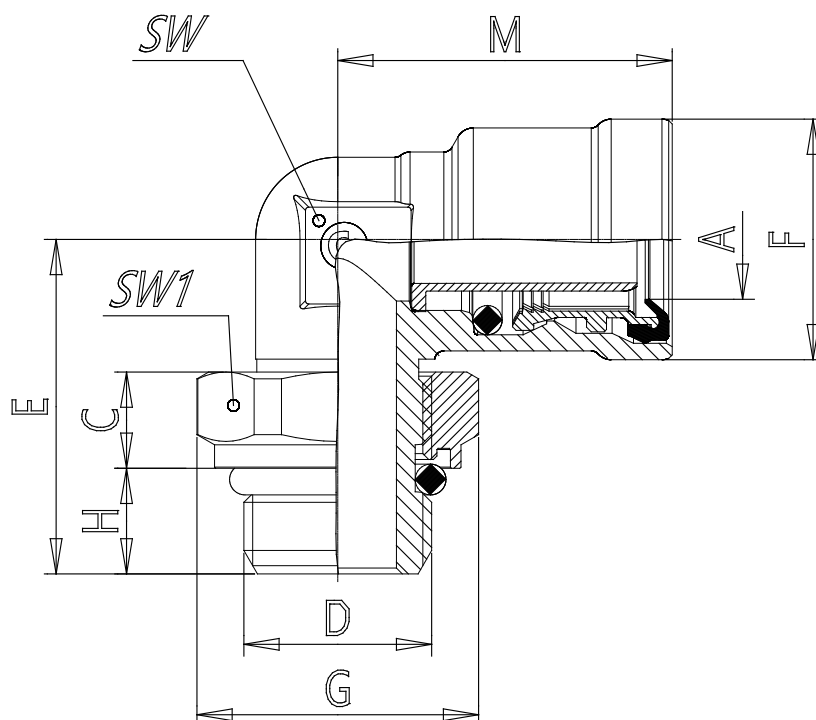

## Mod. 9502 - Air brake fittings series 9000

Product code: 9502 8-M12X1,5R

Datasheet creation date: 10/03/2025 08:59

Check the most updated document online [click here](#)

### TECHNICAL DATA

Mod.	9502 8-M12X1,5R
------	-----------------

## Mod. 9502 - Air brake fittings series 9000

Product code: 9502 8-M12X1,5R

### DIMENSIONS

<b>A (mm)</b>	8x1
<b>C (mm)</b>	8.2
<b>D (mm)</b>	M12x1.5
<b>E (mm)</b>	26.0
<b>F (mm)</b>	16.5
<b>G (mm)</b>	19
<b>H (mm)</b>	9
<b>M (mm)</b>	25.0
<b>SW (mm)</b>	11
<b>SW1 (mm)</b>	17