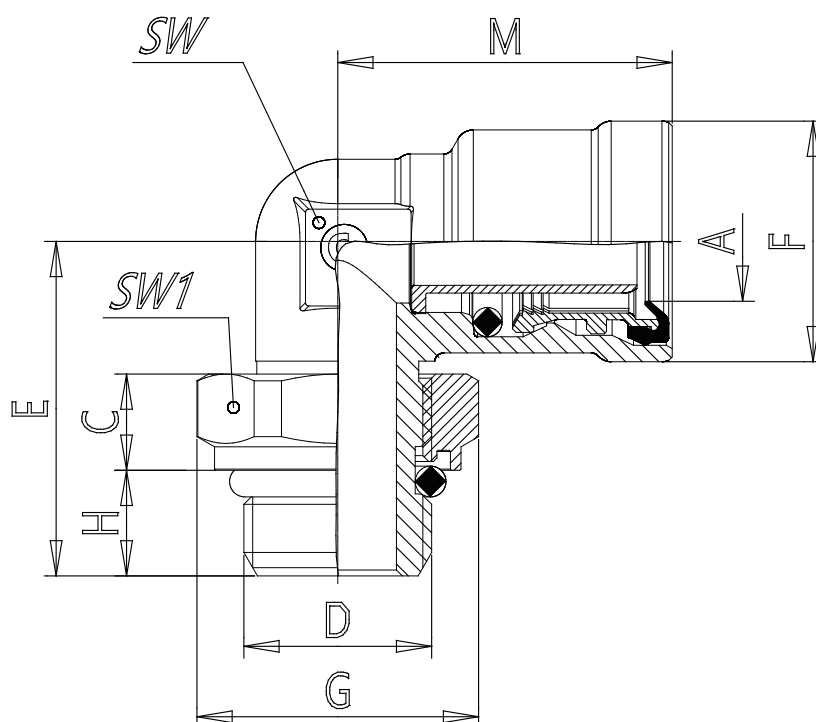

## Mod. 9502 - Air brake fittings series 9000

Product code: 9502 8-M14X1,5R

Datasheet creation date: 10/03/2025 08:59

Check the most updated document online [click here](#)

### TECHNICAL DATA

Mod.	9502 8-M14X1,5R
------	-----------------

## Mod. 9502 - Air brake fittings series 9000

Product code: 9502 8-M14X1,5R

### DIMENSIONS

<b>A (mm)</b>	8x1
<b>C (mm)</b>	8.2
<b>D (mm)</b>	M14x1.5
<b>E (mm)</b>	26.0
<b>F (mm)</b>	16.5
<b>G (mm)</b>	21
<b>H (mm)</b>	9
<b>M (mm)</b>	25.0
<b>SW (mm)</b>	11
<b>SW1 (mm)</b>	19