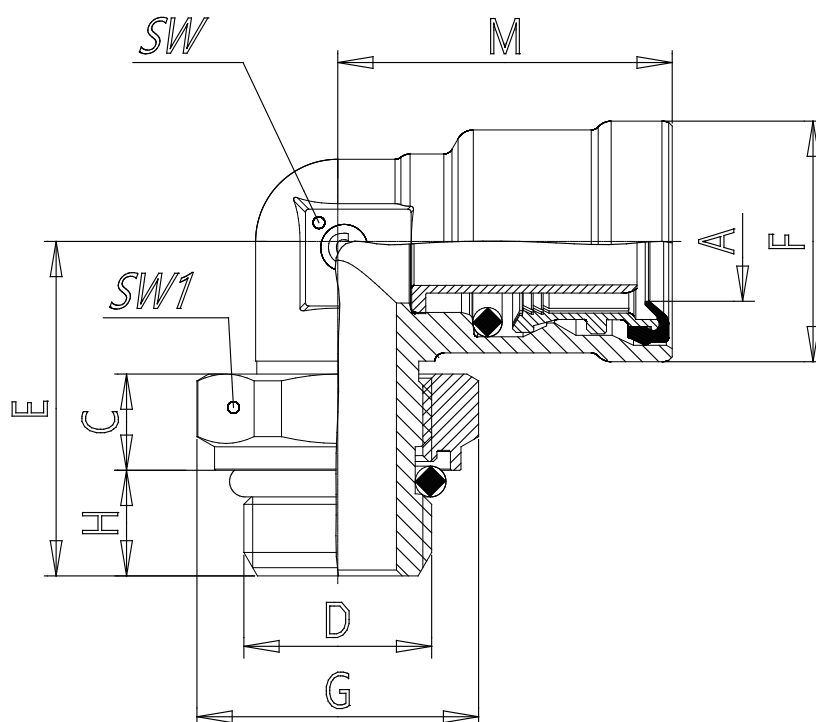

Mod. 9502 - Air brake fittings series 9000

Product code: 9502 8-M16X1,5R

Datasheet creation date: 10/03/2025 08:59

Check the most updated document online [click here](#)

TECHNICAL DATA

Mod.	9502 8-M16X1,5R
------	-----------------

Mod. 9502 - Air brake fittings series 9000

Product code: 9502 8-M16X1,5R

DIMENSIONS

A (mm)	8x1
C (mm)	8.2
D (mm)	M16x1.5
E (mm)	26.0
F (mm)	16.5
G (mm)	24
H (mm)	9
M (mm)	25.0
SW (mm)	11
SW1 (mm)	22