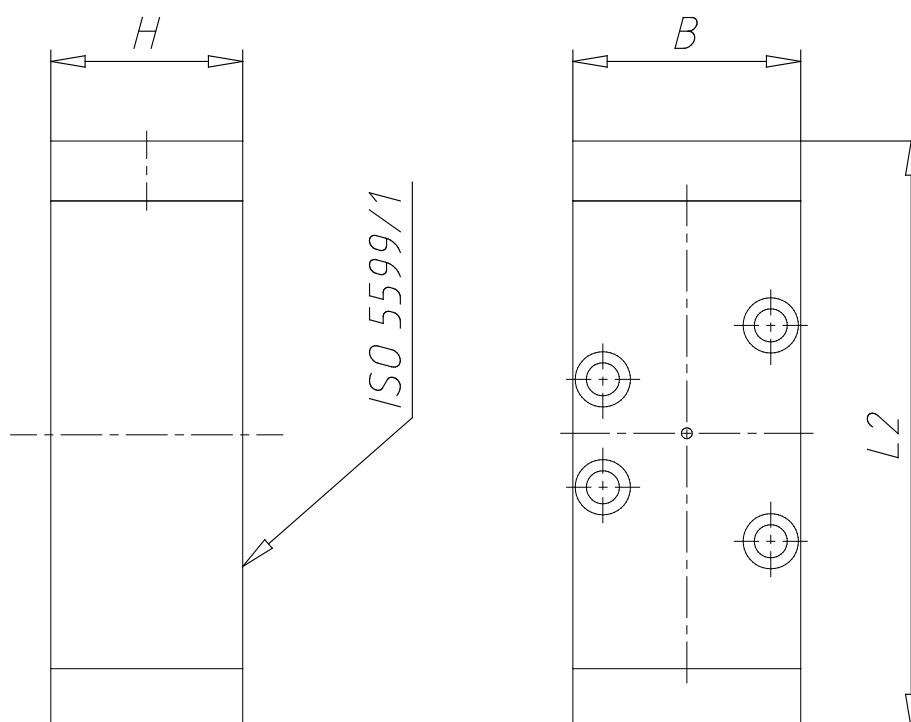

## 5/2-way valves, ISO 1, ISO 2, ISO 3, monostable, bistable - Series 9

Product code: 951-000-33

Datasheet creation date: 10/03/2025 12:04

Check the most updated document online [click here](#)

### ■ TECHNICAL DATA

Mod.	951-000-33
Size ISO	1

## 5/2-way valves, ISO 1, ISO 2, ISO 3, monostable, bistable - Series 9

Product code: 951-000-33

### **DIMENSIONS**

<b>B (mm)</b>	38
<b>L2 (mm)</b>	98
<b>H (mm)</b>	32