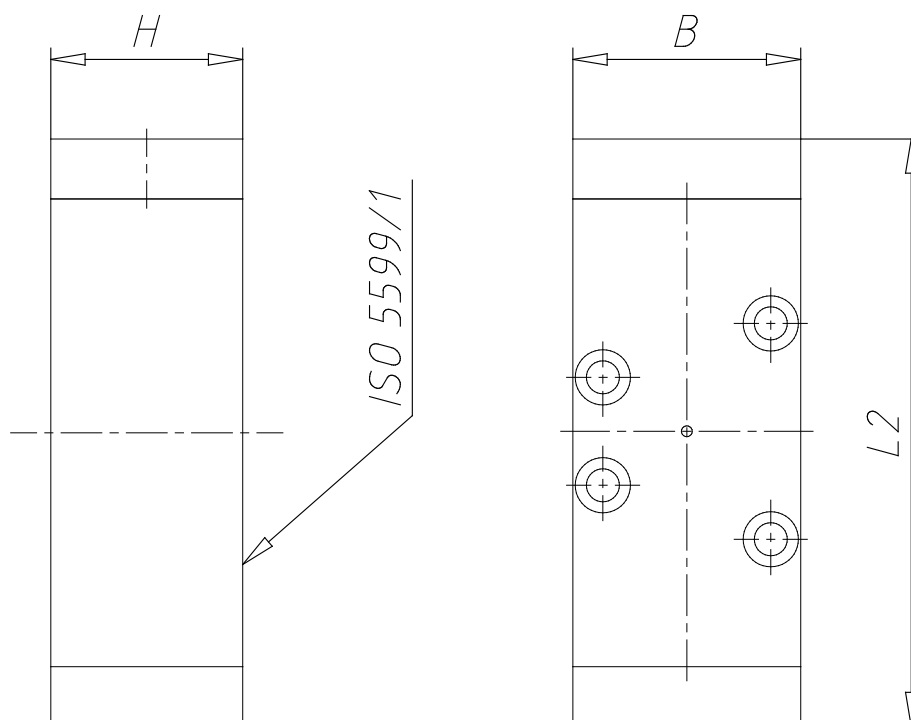

5/2-way valves, ISO 1, ISO 2, ISO 3, monostable, bistable - Series 9

Product code: 951-000-34

Datasheet creation date: 10/03/2025 12:04

Check the most updated document online [click here](#)

■ TECHNICAL DATA

| | |
|----------|------------|
| Mod. | 951-000-34 |
| Size ISO | 1 |

5/2-way valves, ISO 1, ISO 2, ISO 3, monostable, bistable - Series 9

Product code: 951-000-34

DIMENSIONS

| | |
|----------------|----|
| B (mm) | 38 |
| L2 (mm) | 98 |
| H (mm) | 32 |