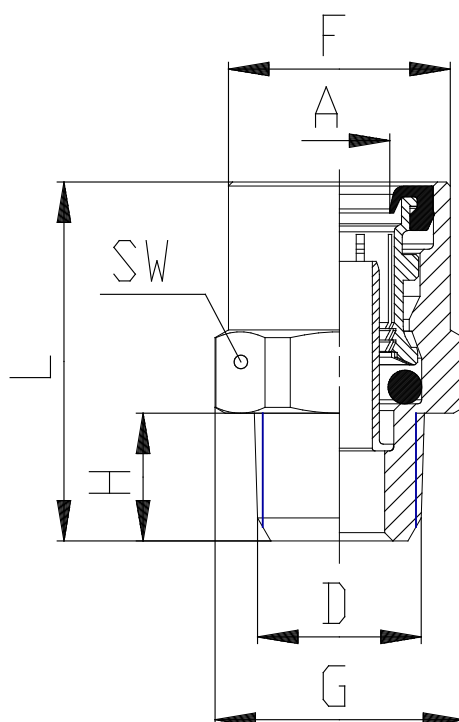

Mod. 9510 - Air brake fittings series 9000

Product code: 9510 6-02

Datasheet creation date: 10/03/2025 08:59

Check the most updated document online [click here](#)

TECHNICAL DATA

Mod.	9510 6-02
------	-----------

Mod. 9510 - Air brake fittings series 9000

Product code: 9510 6-02

DIMENSIONS

A (mm)	6x1
D	1/8 NPTF
F (mm)	13.8
G (mm)	15.0
H (mm)	8
L (mm)	24.5
SW (mm)	14