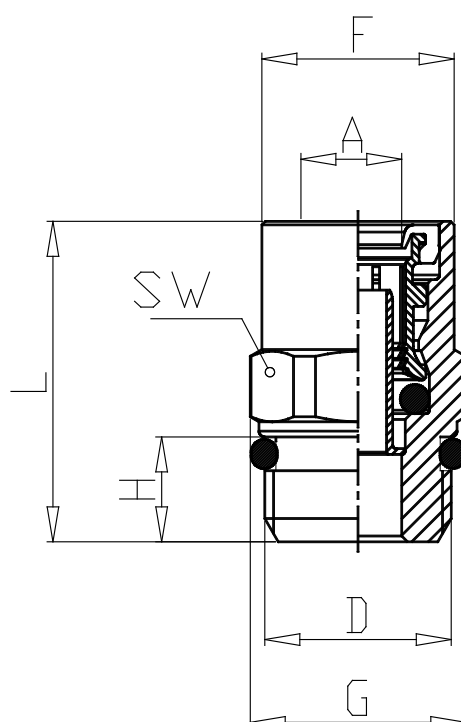

Mod. 9512 - Air brake fittings series 9000

Product code: 9512 10-M16X1,5R

Datasheet creation date: 10/03/2025 08:59

Check the most updated document online [click here](#)

■ TECHNICAL DATA

Mod.	9512 10-M16X1,5R
------	------------------

Mod. 9512 - Air brake fittings series 9000

Product code: 9512 10-M16X1,5R

DIMENSIONS

A (mm)	10x1
D (mm)	M16x1,5
F (mm)	17.8
G (mm)	19.5
H (mm)	10
L (mm)	29.5
SW (mm)	18