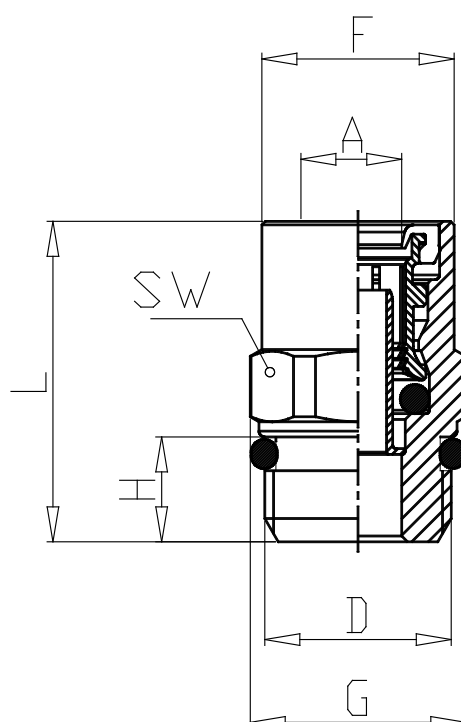

## Mod. 9512 - Air brake fittings series 9000

Product code: 9512 10-M22X1,5R

Datasheet creation date: 10/03/2025 08:59

Check the most updated document online [click here](#)

### ■ TECHNICAL DATA

Mod.	9512 10-M22X1,5R
------	------------------

## Mod. 9512 - Air brake fittings series 9000

Product code: 9512 10-M22X1,5R

### **DIMENSIONS**

<b>A (mm)</b>	10x1
<b>D (mm)</b>	M22x1,5
<b>F (mm)</b>	18.5
<b>G (mm)</b>	23.0
<b>H (mm)</b>	10
<b>L (mm)</b>	22.5
<b>SW (mm)</b>	19