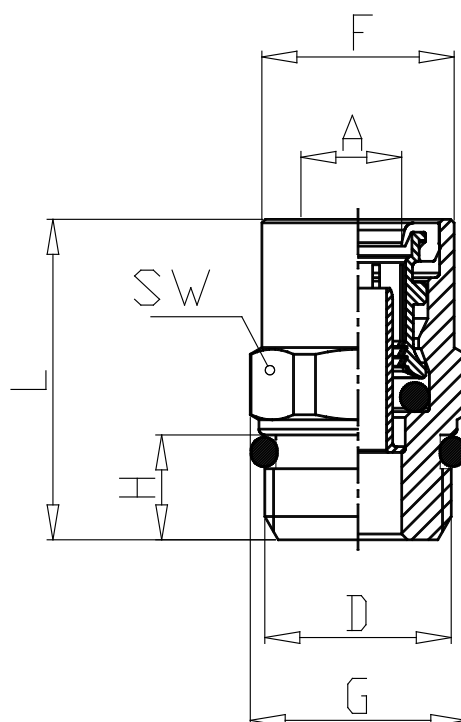

Mod. 9512 - Air brake fittings series 9000

Product code: 9512 10/7,5-M12X1,5R

Datasheet creation date: 10/03/2025 08:59

Check the most updated document online [click here](#)

TECHNICAL DATA

Mod.	9512 10/7,5-M12X1,5R
------	----------------------

Mod. 9512 - Air brake fittings series 9000

Product code: 9512 10/7,5-M12X1,5R

DIMENSIONS

A (mm)	10x1.25
D (mm)	M12x1,5
F (mm)	17.8
G (mm)	19.5
H (mm)	10
L (mm)	33.5
SW (mm)	18