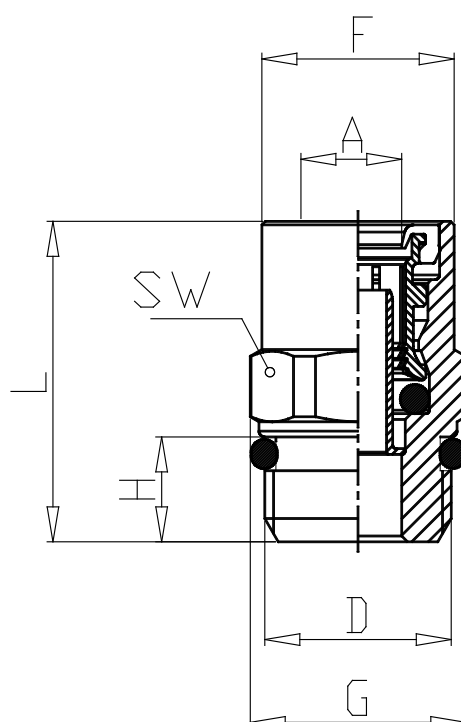

Mod. 9512 - Air brake fittings series 9000

Product code: 9512 10/7,5-M16X1,5R

Datasheet creation date: 10/03/2025 08:59

Check the most updated document online [click here](#)

TECHNICAL DATA

Mod.	9512 10/7,5-M16X1,5R
------	----------------------

Mod. 9512 - Air brake fittings series 9000

Product code: 9512 10/7,5-M16X1,5R

DIMENSIONS

A (mm)	10x1.25
D (mm)	M16x1,5
F (mm)	17.8
G (mm)	19.5
H (mm)	10
L (mm)	29.5
SW (mm)	18