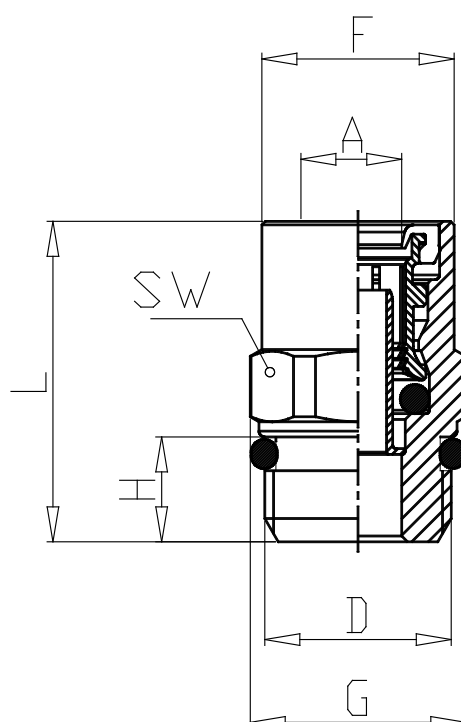

Mod. 9512 - Air brake fittings series 9000

Product code: 9512 10/7,5-M22X1,5R

Datasheet creation date: 10/03/2025 08:59

Check the most updated document online [click here](#)

TECHNICAL DATA

Mod.	9512 10/7,5-M22X1,5R
------	----------------------

Mod. 9512 - Air brake fittings series 9000

Product code: 9512 10/7,5-M22X1,5R

DIMENSIONS

A (mm)	10x1.25
D (mm)	M22x1,5
F (mm)	18.5
G (mm)	23.0
H (mm)	10
L (mm)	22.5
SW (mm)	19