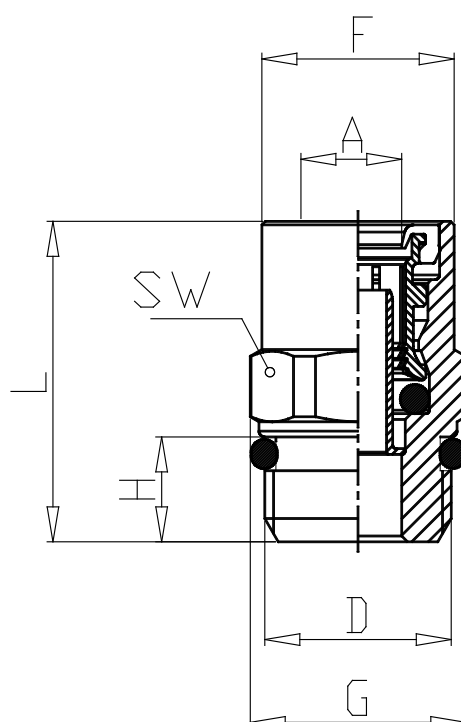

## Mod. 9512 - Air brake fittings series 9000

Product code: 9512 10/7-M16X1,5R

Datasheet creation date: 10/03/2025 08:59

Check the most updated document online [click here](#)

### TECHNICAL DATA

Mod.	9512 10/7-M16X1,5R
------	--------------------

## Mod. 9512 - Air brake fittings series 9000

Product code: 9512 10/7-M16X1,5R

### **DIMENSIONS**

<b>A (mm)</b>	10x1
<b>D (mm)</b>	M16x1,5
<b>F (mm)</b>	17.8
<b>G (mm)</b>	19.5
<b>H (mm)</b>	10
<b>L (mm)</b>	29.5
<b>SW (mm)</b>	18