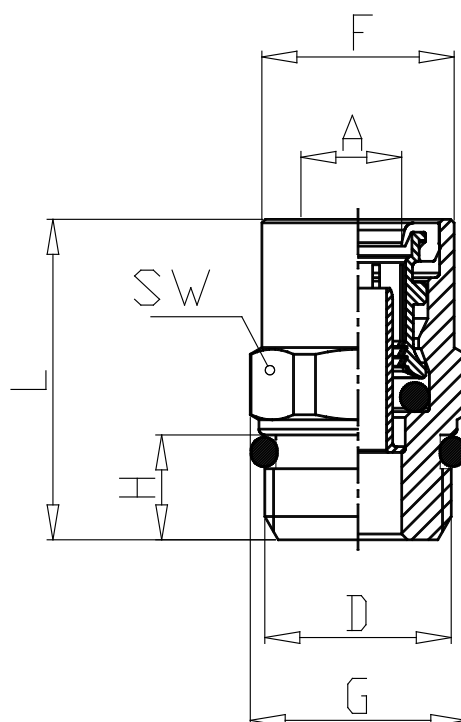

## Mod. 9512 - Air brake fittings series 9000

Product code: 9512 10/7-M22X1,5R

Datasheet creation date: 10/03/2025 08:59

Check the most updated document online [click here](#)

### TECHNICAL DATA

Mod.	9512 10/7-M22X1,5R
------	--------------------

## Mod. 9512 - Air brake fittings series 9000

Product code: 9512 10/7-M22X1,5R

### DIMENSIONS

<b>A (mm)</b>	10x1
<b>D (mm)</b>	M22x1,5
<b>F (mm)</b>	18.5
<b>G (mm)</b>	23.0
<b>H (mm)</b>	10
<b>L (mm)</b>	22.5
<b>SW (mm)</b>	19