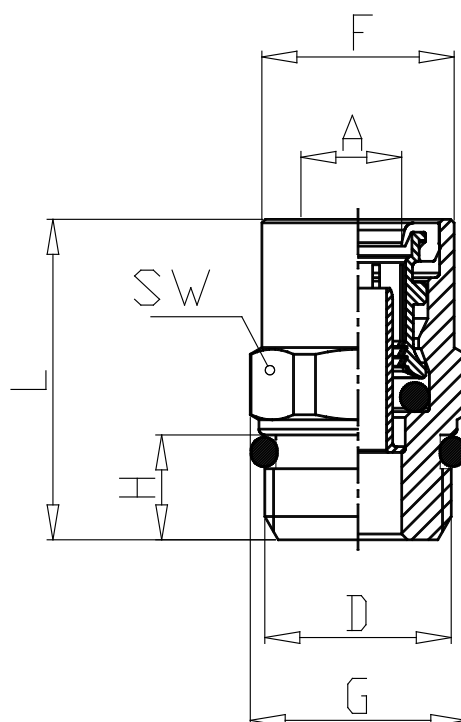

Mod. 9512 - Air brake fittings series 9000

Product code: 9512 12-M12X1,5R

Datasheet creation date: 10/03/2025 08:59

Check the most updated document online [click here](#)

TECHNICAL DATA

Mod.	9512 12-M12X1,5R
------	------------------

Mod. 9512 - Air brake fittings series 9000

Product code: 9512 12-M12X1,5R

DIMENSIONS

A (mm)	12x1.5
D (mm)	M12x1,5
F (mm)	19.8
G (mm)	21.5
H (mm)	10
L (mm)	35.5
SW (mm)	20