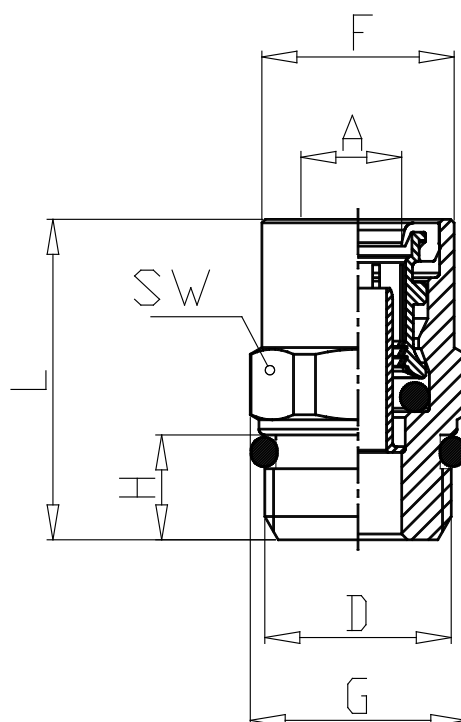

## Mod. 9512 - Air brake fittings series 9000

Product code: 9512 12-M14X1,5R

Datasheet creation date: 10/03/2025 08:59

Check the most updated document online [click here](#)

### TECHNICAL DATA

Mod.	9512 12-M14X1,5R
------	------------------

## Mod. 9512 - Air brake fittings series 9000

Product code: 9512 12-M14X1,5R

### **DIMENSIONS**

<b>A (mm)</b>	12x1.5
<b>D (mm)</b>	M14x1,5
<b>F (mm)</b>	19.8
<b>G (mm)</b>	21.5
<b>H (mm)</b>	10
<b>L (mm)</b>	35.0
<b>SW (mm)</b>	20