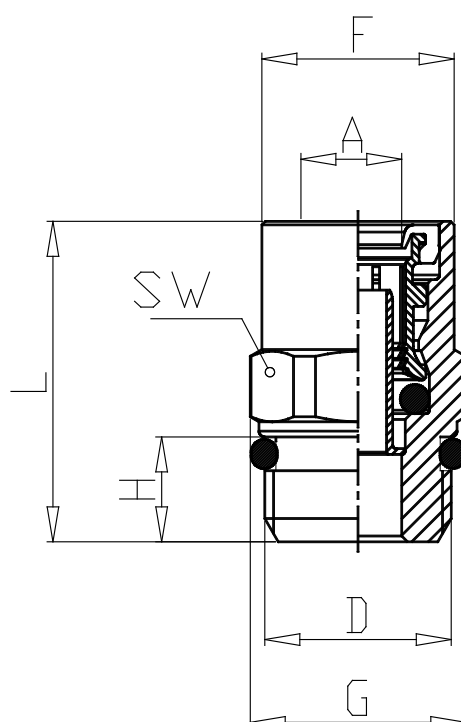

## Mod. 9512 - Air brake fittings series 9000

Product code: 9512 12-M16X1,5R

Datasheet creation date: 10/03/2025 08:59

Check the most updated document online [click here](#)

### TECHNICAL DATA

Mod.	9512 12-M16X1,5R
------	------------------

## Mod. 9512 - Air brake fittings series 9000

Product code: 9512 12-M16X1,5R

### **DIMENSIONS**

<b>A (mm)</b>	12x1.5
<b>D (mm)</b>	M16x1,5
<b>F (mm)</b>	19.8
<b>G (mm)</b>	21.5
<b>H (mm)</b>	10
<b>L (mm)</b>	34.0
<b>SW (mm)</b>	20