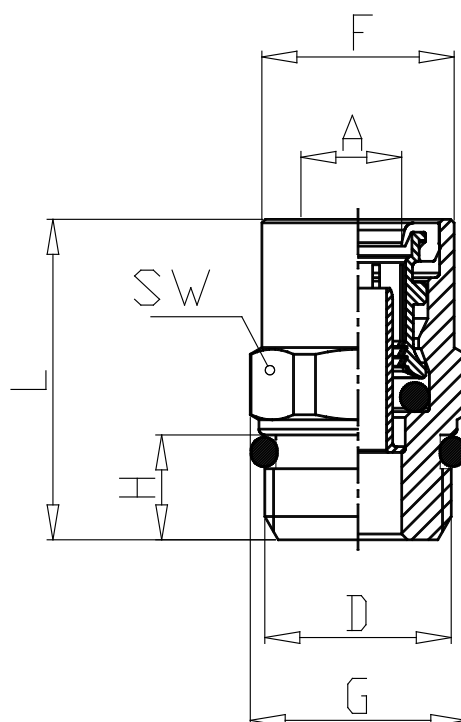

Mod. 9512 - Air brake fittings series 9000

Product code: 9512 12-M22X1,5R

Datasheet creation date: 10/03/2025 08:59

Check the most updated document online [click here](#)

TECHNICAL DATA

Mod.	9512 12-M22X1,5R
------	------------------

Mod. 9512 - Air brake fittings series 9000

Product code: 9512 12-M22X1,5R

DIMENSIONS

A (mm)	12x1.5
D (mm)	M22x1,5
F (mm)	20.5
G (mm)	24.0
H (mm)	10
L (mm)	23.0
SW (mm)	22