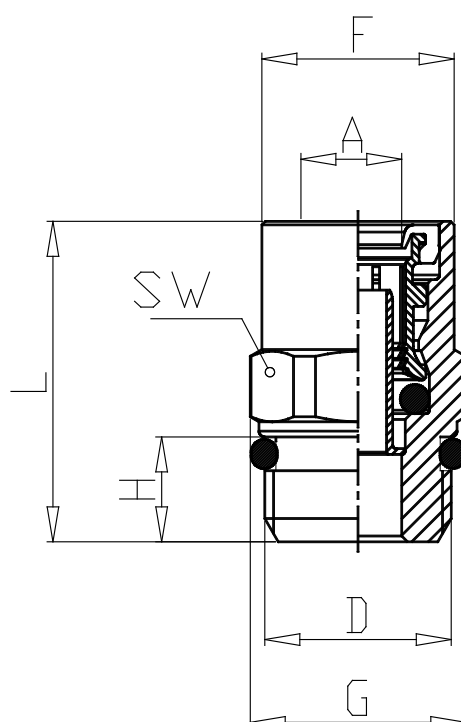

Mod. 9512 - Air brake fittings series 9000

Product code: 9512 15-M16X1,5R

Datasheet creation date: 10/03/2025 08:59

Check the most updated document online [click here](#)

TECHNICAL DATA

Mod.	9512 15-M16X1,5R
------	------------------

Mod. 9512 - Air brake fittings series 9000

Product code: 9512 15-M16X1,5R

DIMENSIONS

A (mm)	15x1.5
D (mm)	M16x1,5
F (mm)	23.8
G (mm)	26.5
H (mm)	10
L (mm)	39.0
SW (mm)	24