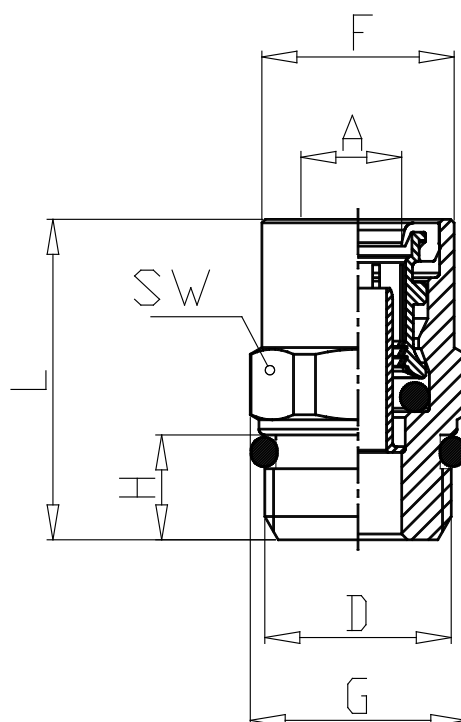

Mod. 9512 - Air brake fittings series 9000

Product code: 9512 15-M22X1,5R

Datasheet creation date: 10/03/2025 08:59

Check the most updated document online [click here](#)

TECHNICAL DATA

Mod.	9512 15-M22X1,5R
------	------------------

Mod. 9512 - Air brake fittings series 9000

Product code: 9512 15-M22X1,5R

DIMENSIONS

A (mm)	15x1.5
D (mm)	M22x1,5
F (mm)	23.8
G (mm)	26.5
H (mm)	10
L (mm)	32.0
SW (mm)	24