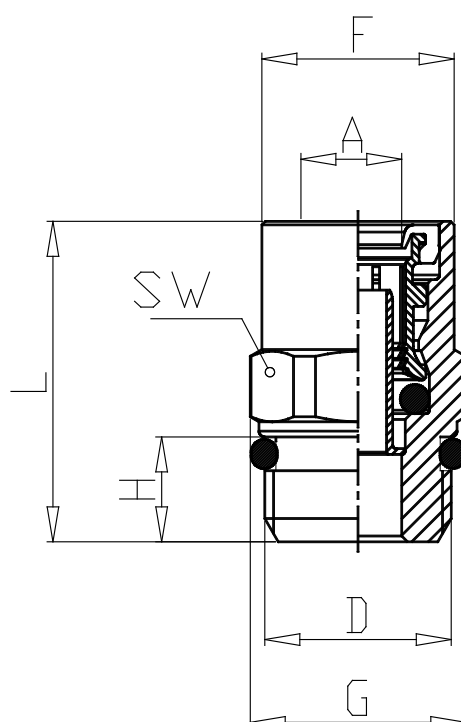

## Mod. 9512 - Air brake fittings series 9000

Product code: 9512 16/12-M16X1,5R

Datasheet creation date: 10/03/2025 08:59

Check the most updated document online [click here](#)

### TECHNICAL DATA

Mod.	9512 16/12-M16X1,5R
------	---------------------

## Mod. 9512 - Air brake fittings series 9000

Product code: 9512 16/12-M16X1,5R

### **DIMENSIONS**

<b>A (mm)</b>	16x2
<b>D (mm)</b>	M16x1,5
<b>F (mm)</b>	25.0
<b>G (mm)</b>	30.0
<b>H (mm)</b>	10
<b>L (mm)</b>	42.5
<b>SW (mm)</b>	27