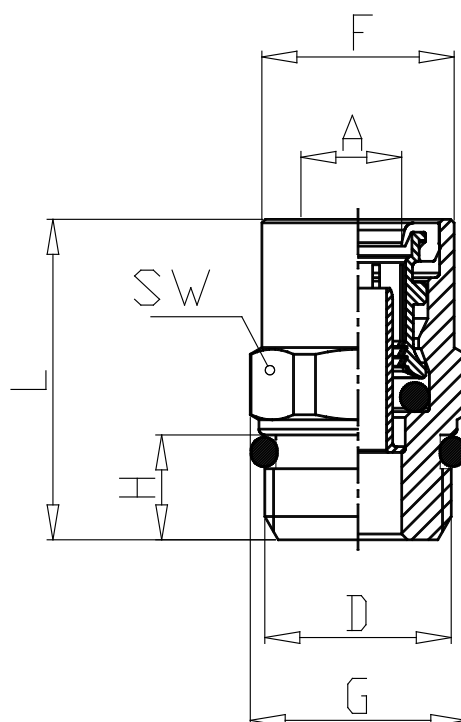

Mod. 9512 - Air brake fittings series 9000

Product code: 9512 16/12-M22X1,5R

Datasheet creation date: 10/03/2025 08:59

Check the most updated document online [click here](#)

TECHNICAL DATA

Mod.	9512 16/12-M22X1,5R
------	---------------------

Mod. 9512 - Air brake fittings series 9000

Product code: 9512 16/12-M22X1,5R

DIMENSIONS

A (mm)	16x2
D (mm)	M22x1,5
F (mm)	25.0
G (mm)	30.0
H (mm)	10
L (mm)	35.0
SW (mm)	27