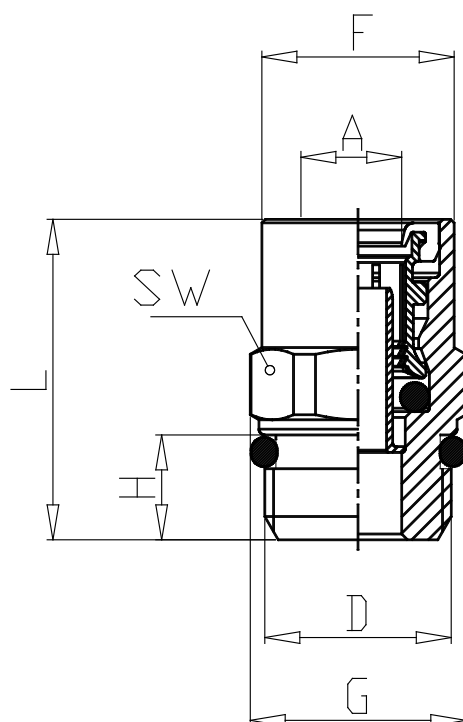

Mod. 9512 - Air brake fittings series 9000

Product code: 9512 18-M22X1,5R

Datasheet creation date: 10/03/2025 08:59

Check the most updated document online [click here](#)

■ TECHNICAL DATA

Mod.	9512 18-M22X1,5R
------	------------------

Mod. 9512 - Air brake fittings series 9000

Product code: 9512 18-M22X1,5R

DIMENSIONS

A (mm)	18x2
D (mm)	M22x1,5
F (mm)	26.8
G (mm)	30.0
H (mm)	10
L (mm)	40.0
SW (mm)	27