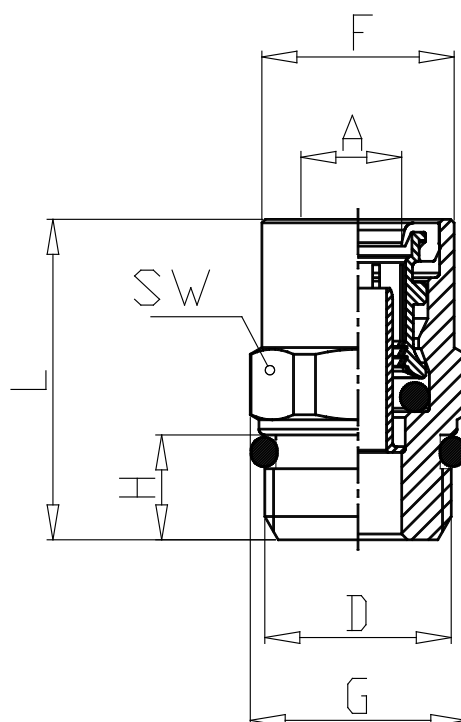

Mod. 9512 - Air brake fittings series 9000

Product code: 9512 6-M10X1

Datasheet creation date: 10/03/2025 08:59

Check the most updated document online [click here](#)

TECHNICAL DATA

Mod.	9512 6-M10X1
------	--------------

Mod. 9512 - Air brake fittings series 9000

Product code: 9512 6-M10X1

DIMENSIONS

A (mm)	6x1
D (mm)	M10x1
F (mm)	13.8
G (mm)	15.0
H (mm)	7
L (mm)	27.5
SW (mm)	14