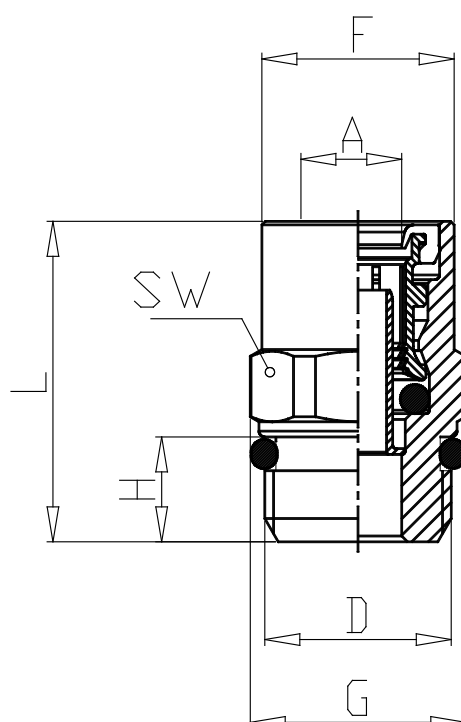

Mod. 9512 - Air brake fittings series 9000

Product code: 9512 6-M14X1,5R

Datasheet creation date: 10/03/2025 09:00

Check the most updated document online [click here](#)

TECHNICAL DATA

Mod.	9512 6-M14X1,5R
------	-----------------

Mod. 9512 - Air brake fittings series 9000

Product code: 9512 6-M14X1,5R

DIMENSIONS

A (mm)	6x1
D (mm)	M14x1,5
F (mm)	13.8
G (mm)	15.0
H (mm)	10
L (mm)	26.5
SW (mm)	14