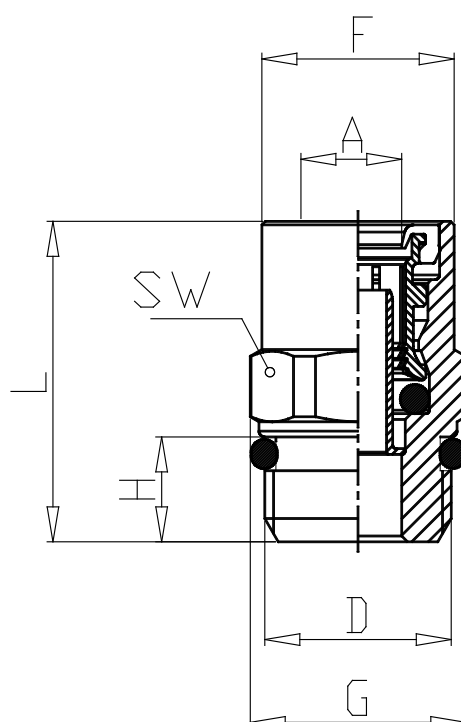

## Mod. 9512 - Air brake fittings series 9000

Product code: 9512 6-M16X1,5R

Datasheet creation date: 10/03/2025 09:00

Check the most updated document online [click here](#)

### TECHNICAL DATA

Mod.	9512 6-M16X1,5R
------	-----------------

## Mod. 9512 - Air brake fittings series 9000

Product code: 9512 6-M16X1,5R

### **DIMENSIONS**

<b>A (mm)</b>	6x1
<b>D (mm)</b>	M16x1,5
<b>F (mm)</b>	13.8
<b>G (mm)</b>	17.0
<b>H (mm)</b>	10
<b>L (mm)</b>	19.5
<b>SW (mm)</b>	14