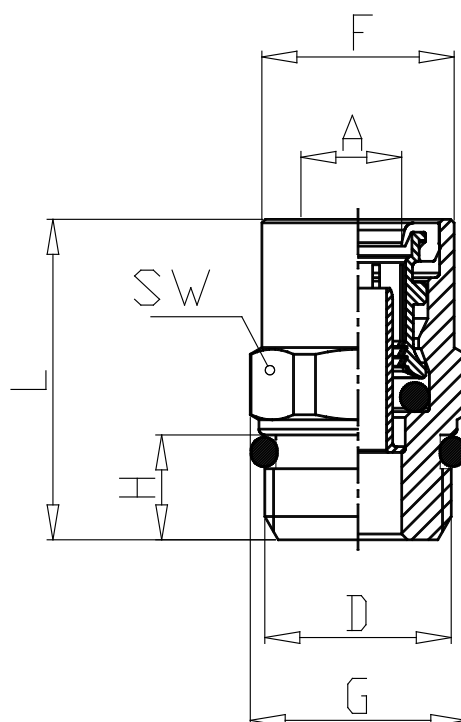

## Mod. 9512 - Air brake fittings series 9000

Product code: 9512 8-M12X1,5R

Datasheet creation date: 10/03/2025 09:00

Check the most updated document online [click here](#)

### TECHNICAL DATA

Mod.	9512 8-M12X1,5R
------	-----------------

## Mod. 9512 - Air brake fittings series 9000

Product code: 9512 8-M12X1,5R

### **DIMENSIONS**

<b>A (mm)</b>	8x1
<b>D (mm)</b>	M12x1,5
<b>F (mm)</b>	16.5
<b>G (mm)</b>	18.5
<b>H (mm)</b>	10
<b>L (mm)</b>	32.0
<b>SW (mm)</b>	17