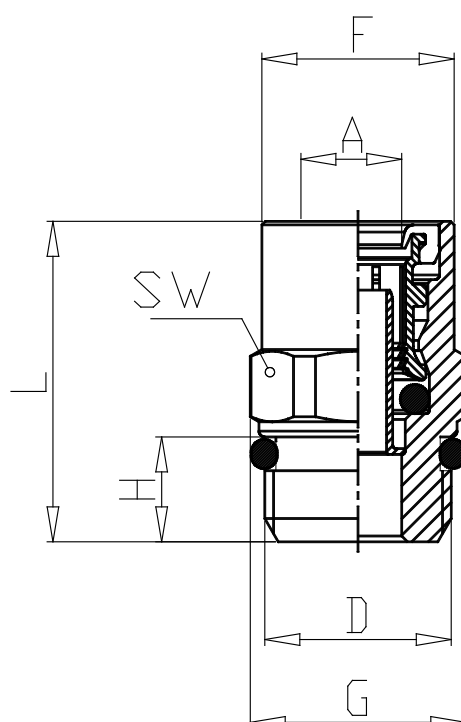

## Mod. 9512 - Air brake fittings series 9000

Product code: 9512 8-M14X1,5R

Datasheet creation date: 10/03/2025 09:00

Check the most updated document online [click here](#)

### TECHNICAL DATA

Mod.	9512 8-M14X1,5R
------	-----------------

## Mod. 9512 - Air brake fittings series 9000

Product code: 9512 8-M14X1,5R

### **DIMENSIONS**

<b>A (mm)</b>	8x1
<b>D (mm)</b>	M14x1,5
<b>F (mm)</b>	16.5
<b>G (mm)</b>	18.5
<b>H (mm)</b>	10
<b>L (mm)</b>	29.0
<b>SW (mm)</b>	17