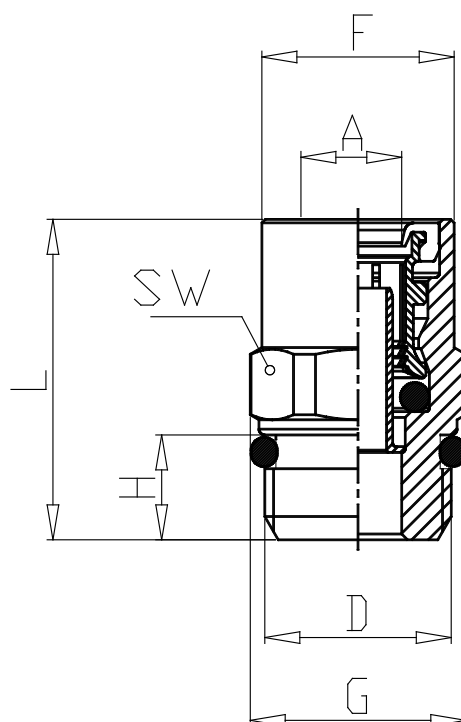

Mod. 9512 - Air brake fittings series 9000

Product code: 9512 8-M16X1,5R

Datasheet creation date: 10/03/2025 09:00

Check the most updated document online [click here](#)

TECHNICAL DATA

Mod.	9512 8-M16X1,5R
------	-----------------

Mod. 9512 - Air brake fittings series 9000

Product code: 9512 8-M16X1,5R

DIMENSIONS

A (mm)	8x1
D (mm)	M16x1,5
F (mm)	16.5
G (mm)	18.5
H (mm)	10
L (mm)	28.5
SW (mm)	17