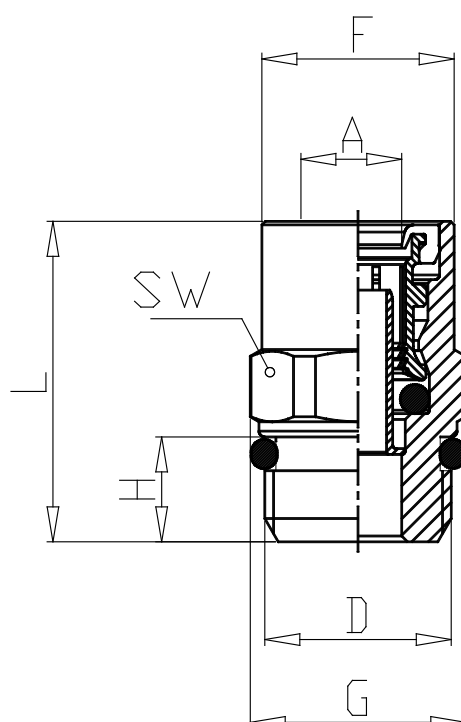

## Mod. 9512 - Air brake fittings series 9000

Product code: 9512 8-M22X1,5R

Datasheet creation date: 10/03/2025 09:00

Check the most updated document online [click here](#)

### ■ TECHNICAL DATA

Mod.	9512 8-M22X1,5R
------	-----------------

## Mod. 9512 - Air brake fittings series 9000

Product code: 9512 8-M22X1,5R

### **DIMENSIONS**

<b>A (mm)</b>	8x1
<b>D (mm)</b>	M22x1,5
<b>F (mm)</b>	16.5
<b>G (mm)</b>	23.0
<b>H (mm)</b>	10
<b>L (mm)</b>	21.0
<b>SW (mm)</b>	19