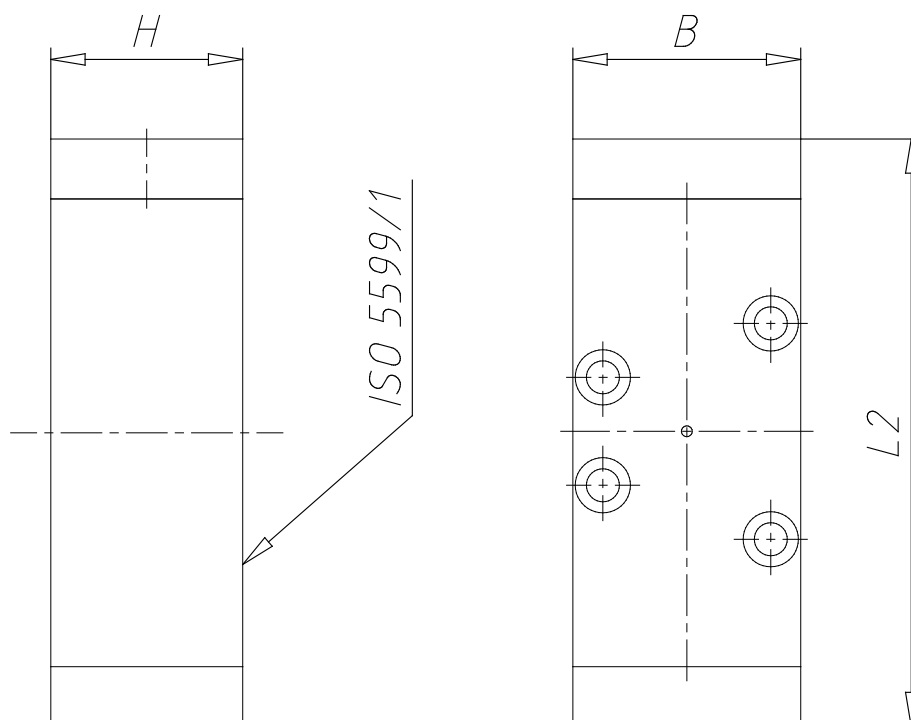

5/2-way valves, ISO 1, ISO 2, ISO 3, monostable, bistable - Series 9

Product code: 952-000-33

Datasheet creation date: 10/03/2025 12:04

Check the most updated document online [click here](#)

■ TECHNICAL DATA

Mod.	952-000-33
Size ISO	2

5/2-way valves, ISO 1, ISO 2, ISO 3, monostable, bistable - Series 9

Product code: 952-000-33

DIMENSIONS

B (mm)	51
L2 (mm)	118
H (mm)	33