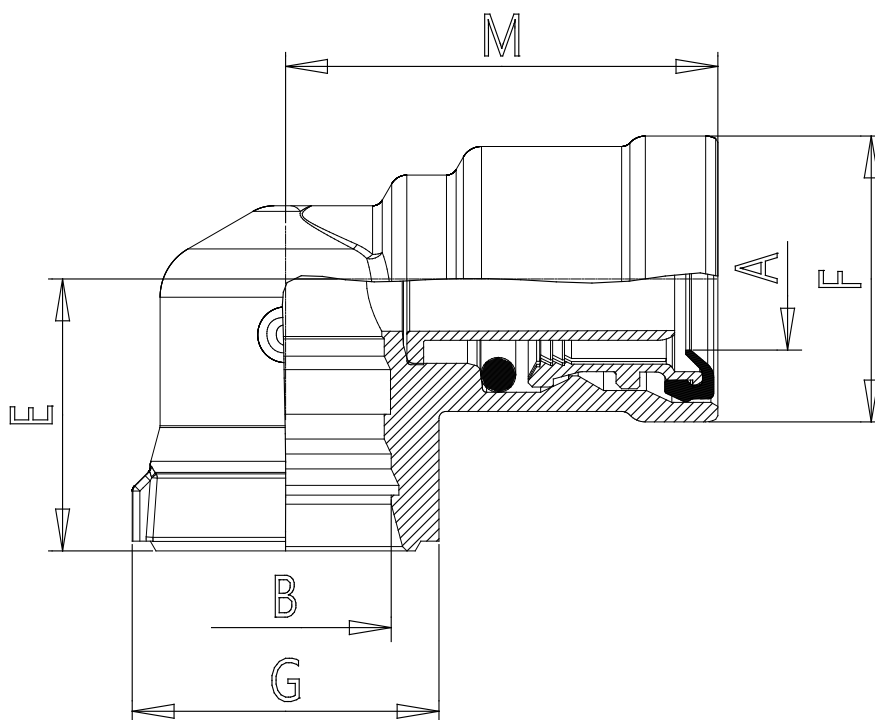

Mod. 9520 - Air brake fittings series 9000

Product code: 9520 10/7,5-C1

Datasheet creation date: 10/03/2025 09:00

Check the most updated document online [click here](#)

TECHNICAL DATA

Mod.	9520 10/7,5-C1
------	----------------

Mod. 9520 - Air brake fittings series 9000

Product code: 9520 10/7,5-C1

DIMENSIONS

A (mm)	10x1.25
B	C1
E (mm)	19.5
F (mm)	18.5
G (mm)	22
M (mm)	30