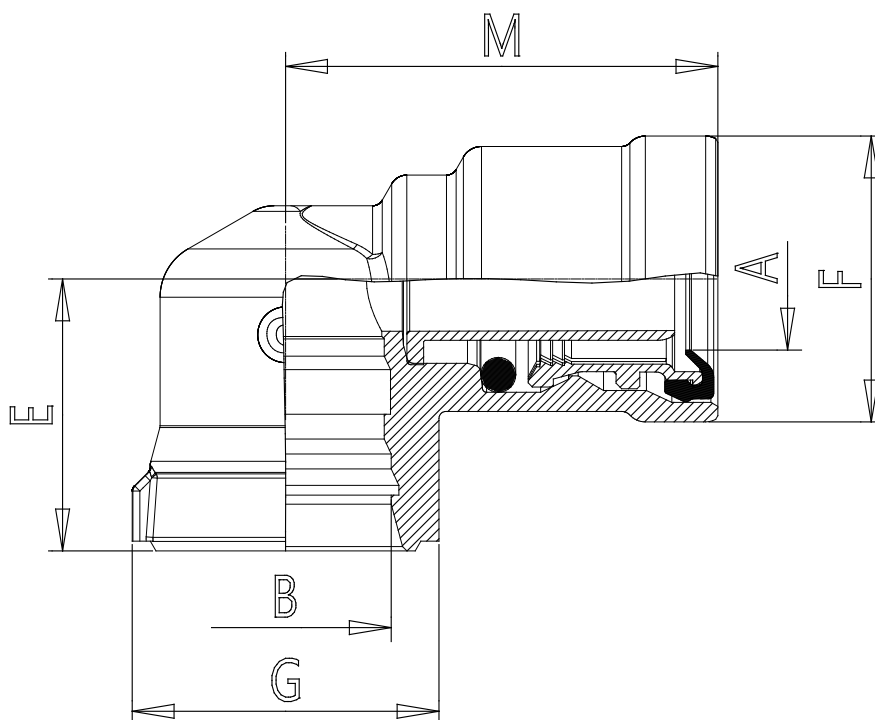

Mod. 9520 - Air brake fittings series 9000

Product code: 9520 16/12-C1

Datasheet creation date: 10/03/2025 09:00

Check the most updated document online [click here](#)

TECHNICAL DATA

Mod.	9520 16/12-C1
------	---------------

Mod. 9520 - Air brake fittings series 9000

Product code: 9520 16/12-C1

DIMENSIONS

A (mm)	16x2
B	C1
E (mm)	21.5
F (mm)	24.0
G (mm)	22
M (mm)	34