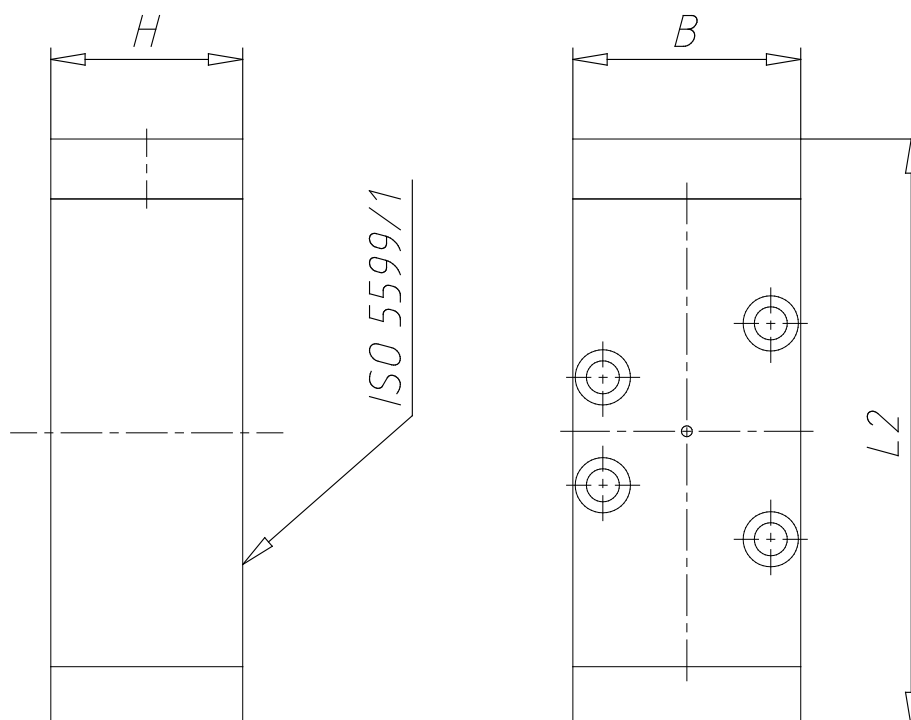

## 5/2-way valves, ISO 1, ISO 2, ISO 3, monostable, bistable - Series 9

Product code: 953-000-33

Datasheet creation date: 10/03/2025 12:04

Check the most updated document online [click here](#)

### ■ TECHNICAL DATA

Mod.	953-000-33
Size ISO	3

## 5/2-way valves, ISO 1, ISO 2, ISO 3, monostable, bistable - Series 9

Product code: 953-000-33

### **DIMENSIONS**

<b>B (mm)</b>	65
<b>L2 (mm)</b>	163
<b>H (mm)</b>	45