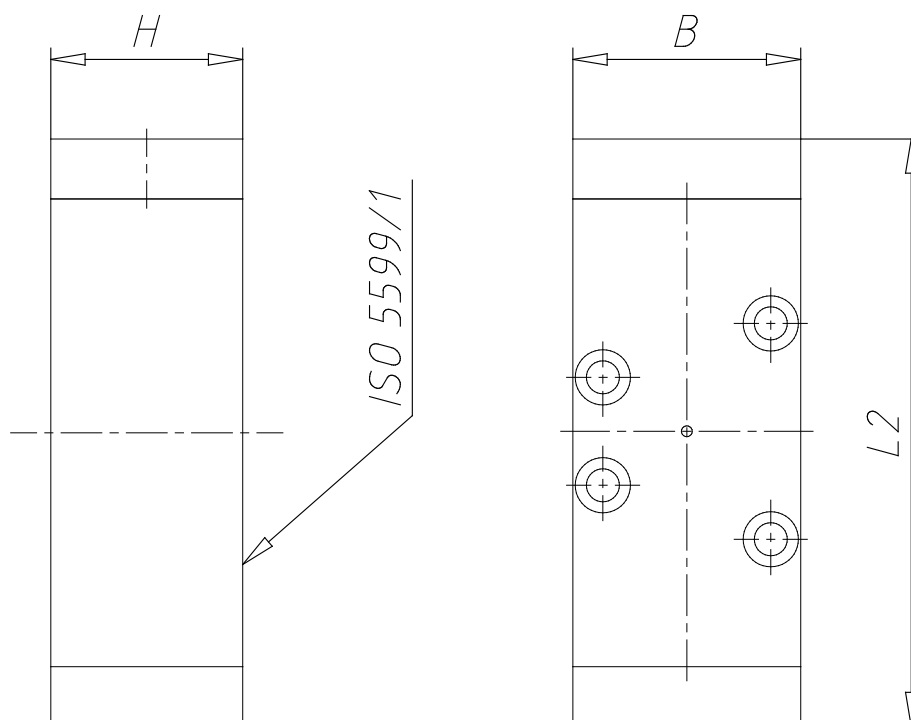

## 5/2-way valves, ISO 1, ISO 2, ISO 3, monostable, bistable - Series 9

Product code: 953-000-34

Datasheet creation date: 10/03/2025 12:04

Check the most updated document online [click here](#)

### ■ TECHNICAL DATA

Mod.	953-000-34
Size ISO	3

## 5/2-way valves, ISO 1, ISO 2, ISO 3, monostable, bistable - Series 9

Product code: 953-000-34

### **DIMENSIONS**

<b>B (mm)</b>	65
<b>L2 (mm)</b>	163
<b>H (mm)</b>	45