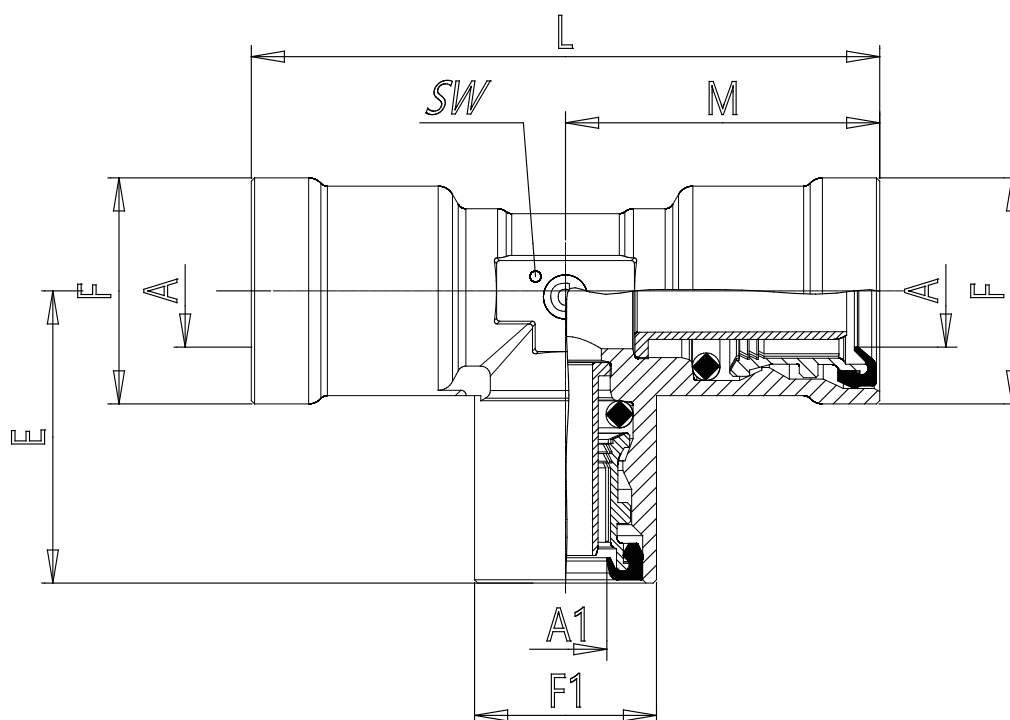

Mod. 9540 - Air brake fittings series 9000

Product code: 9540 10

Datasheet creation date: 10/03/2025 09:00

Check the most updated document online [click here](#)

TECHNICAL DATA

Mod.	9540 10
------	---------

Mod. 9540 - Air brake fittings series 9000

Product code: 9540 10

DIMENSIONS

A (mm)	10x1
A1 (mm)	10x1
E (mm)	27.5
F (mm)	18.5
F1 (mm)	18.5
L (mm)	55
M (mm)	27.5
SW (mm)	15