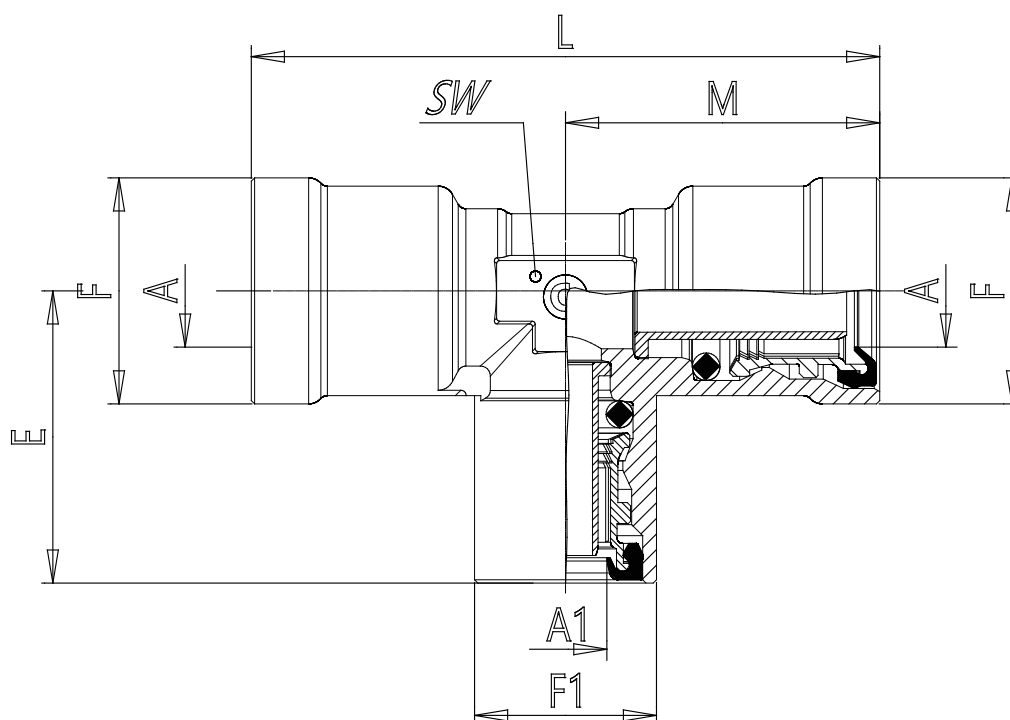

Mod. 9540 - Air brake fittings series 9000

Product code: 9540 12-12-8

Datasheet creation date: 10/03/2025 09:00

Check the most updated document online [click here](#)

TECHNICAL DATA

Mod.	9540 12-12-8
------	--------------

Mod. 9540 - Air brake fittings series 9000

Product code: 9540 12-12-8

DIMENSIONS

A (mm)	12x1.5
A1 (mm)	8x1
E (mm)	26.5
F (mm)	20.5
F1 (mm)	16.5
L (mm)	57
M (mm)	28.5
SW (mm)	15