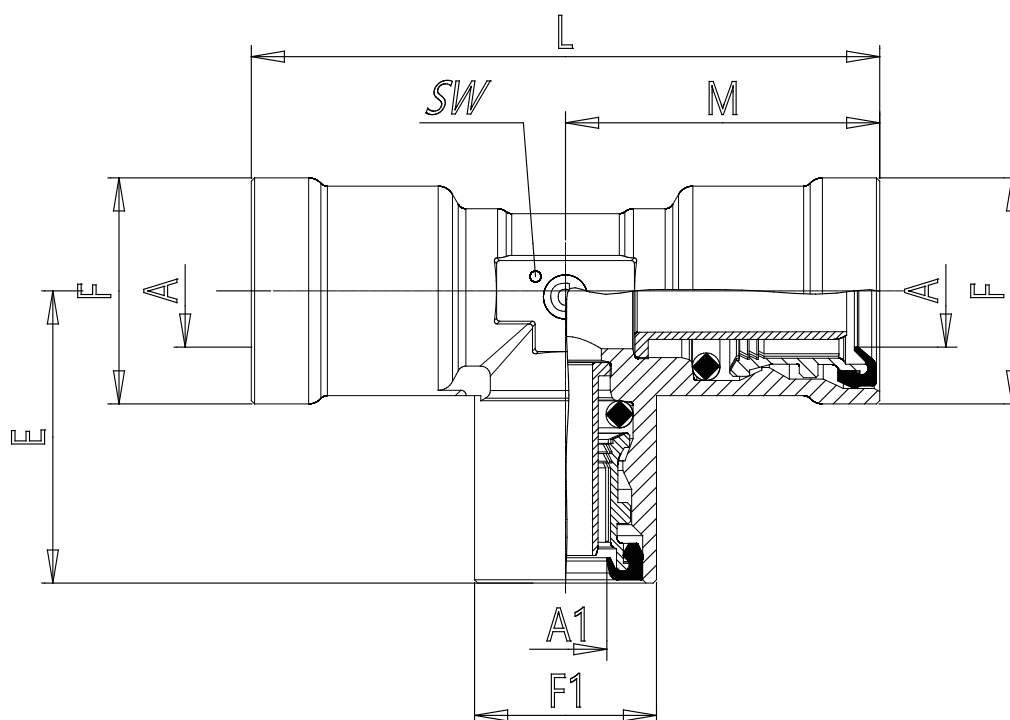

Mod. 9540 - Air brake fittings series 9000

Product code: 9540 12

Datasheet creation date: 10/03/2025 09:00

Check the most updated document online [click here](#)

TECHNICAL DATA

Mod.	9540 12
------	---------

Mod. 9540 - Air brake fittings series 9000

Product code: 9540 12

DIMENSIONS

A (mm)	12x1.5
A1 (mm)	12x1.5
E (mm)	28.5
F (mm)	20.5
F1 (mm)	20.5
L (mm)	57
M (mm)	28.5
SW (mm)	15