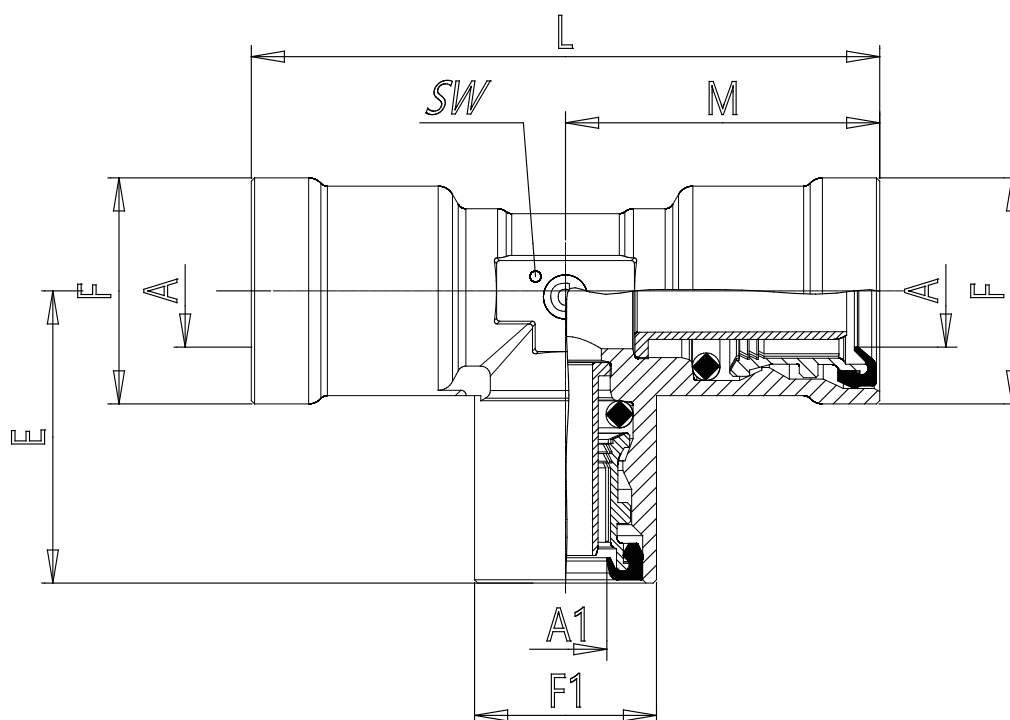

Mod. 9540 - Air brake fittings series 9000

Product code: 9540 15

Datasheet creation date: 10/03/2025 09:00

Check the most updated document online [click here](#)

TECHNICAL DATA

Mod.	9540 15
------	---------

Mod. 9540 - Air brake fittings series 9000

Product code: 9540 15

DIMENSIONS

A (mm)	15x1.5
A1 (mm)	15x1.5
E (mm)	34.0
F (mm)	24.5
F1 (mm)	24.5
L (mm)	68
M (mm)	34.0
SW (mm)	18