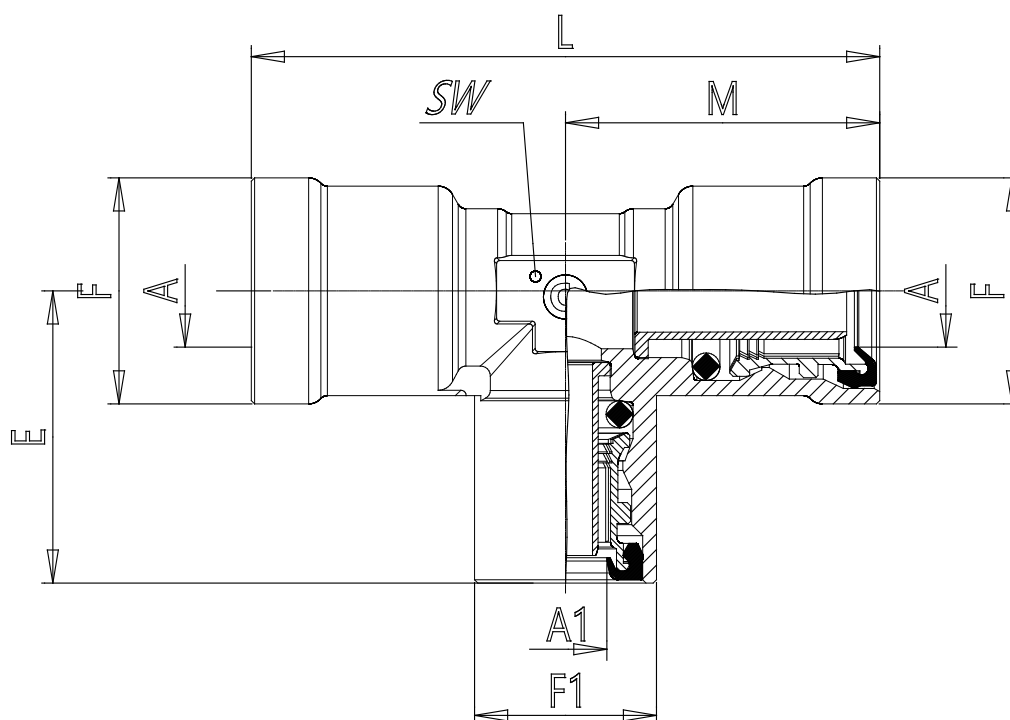

## Mod. 9540 - Air brake fittings series 9000

Product code: 9540 6

Datasheet creation date: 10/03/2025 09:00

Check the most updated document online [click here](#)

### TECHNICAL DATA

Mod.	9540 6
------	--------

### DIMENSIONS

<b>A (mm)</b>	6x1
<b>A1 (mm)</b>	6x1
<b>E (mm)</b>	22.5
<b>F (mm)</b>	14.5
<b>F1 (mm)</b>	14.5
<b>L (mm)</b>	45
<b>M (mm)</b>	22.5
<b>SW (mm)</b>	9