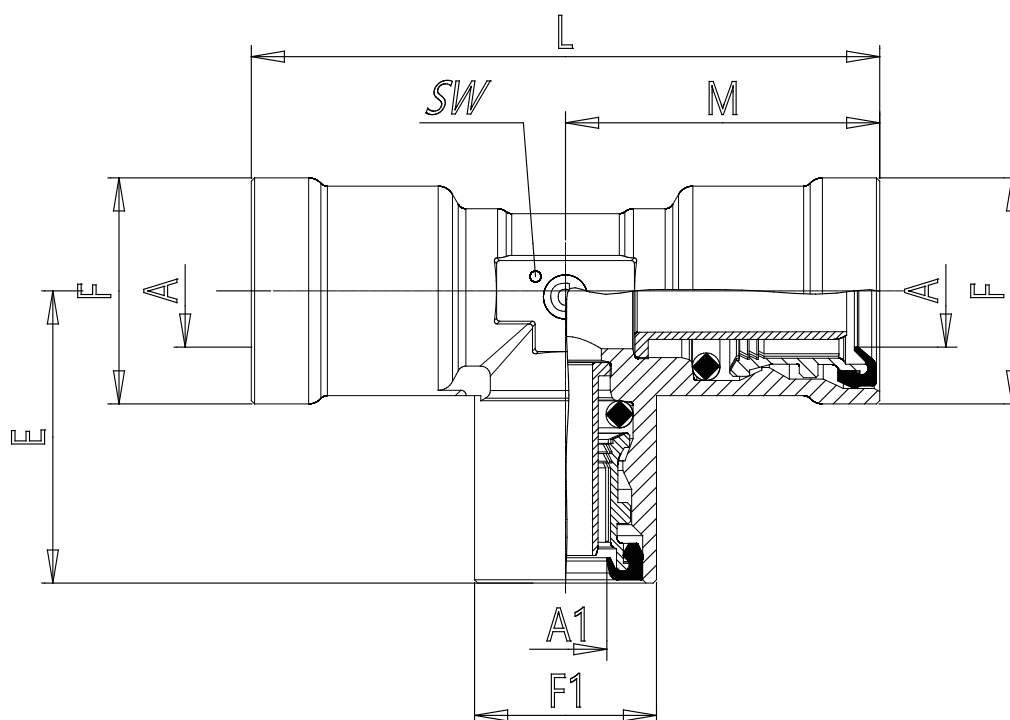

Mod. 9540 - Air brake fittings series 9000

Product code: 9540 8-8-6

Datasheet creation date: 10/03/2025 09:00

Check the most updated document online [click here](#)

TECHNICAL DATA

Mod.	9540 8-8-6
------	------------

Mod. 9540 - Air brake fittings series 9000

Product code: 9540 8-8-6

DIMENSIONS

A (mm)	8x1
A1 (mm)	6x1
E (mm)	23.0
F (mm)	17.0
F1 (mm)	14.5
L (mm)	50
M (mm)	25.0
SW (mm)	11