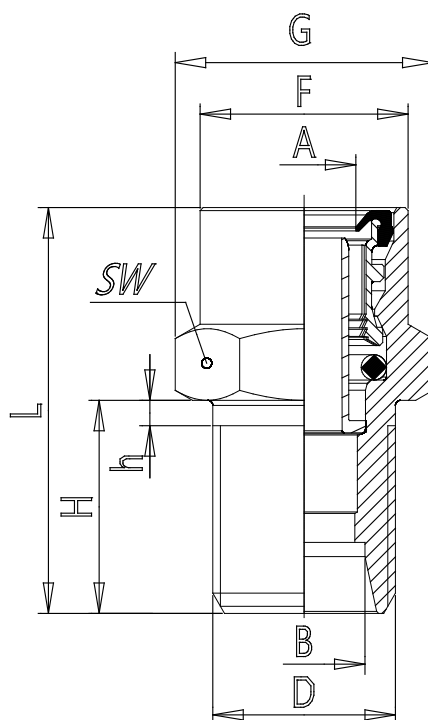

Mod. 9590 conical - Air brake fittings series 9000

Product code: 9590 8-M16X1,5

Datasheet creation date: 10/03/2025 09:01

Check the most updated document online [click here](#)

■ TECHNICAL DATA

Mod.	9590 8-M16X1,5
------	----------------

Mod. 9590 conical - Air brake fittings series 9000

Product code: 9590 8-M16X1,5

DIMENSIONS

A (mm)	8X1
D (mm)	M16x1.5
F (mm)	16.5
H (mm)	21
h (mm)	2.5
L (mm)	37.0
SW (mm)	19