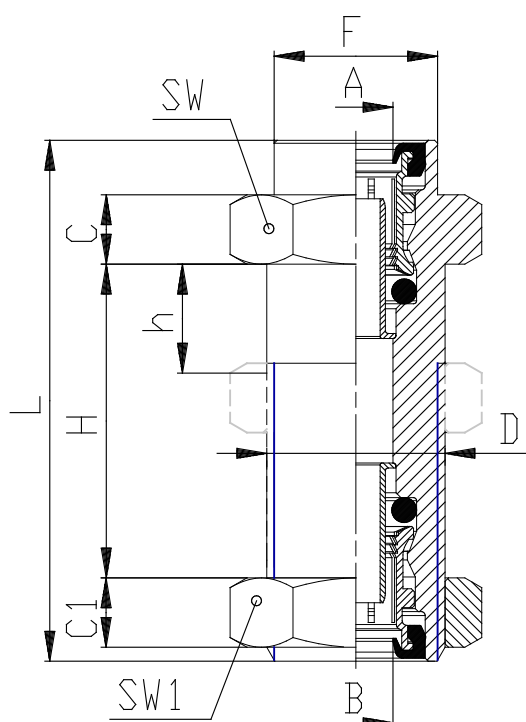

Mod. 9592 double port - Air brake fittings series 9000

Product code: 9592 12-12-M24X1,5

Datasheet creation date: 10/03/2025 09:01

Check the most updated document online [click here](#)

TECHNICAL DATA

Mod.	9592 12-12-M24X1,5
------	--------------------

Mod. 9592 double port - Air brake fittings series 9000

Product code: 9592 12-12-M24X1,5

DIMENSIONS

A (mm)	12x1.5
B (mm)	12x1.5
C (mm)	7.5
C1 (mm)	6
D (mm)	M24x1.5
F (mm)	20.5
H (mm)	10
h (mm)	2
L (mm)	46.0
SW (mm)	27
SW1 (mm)	28