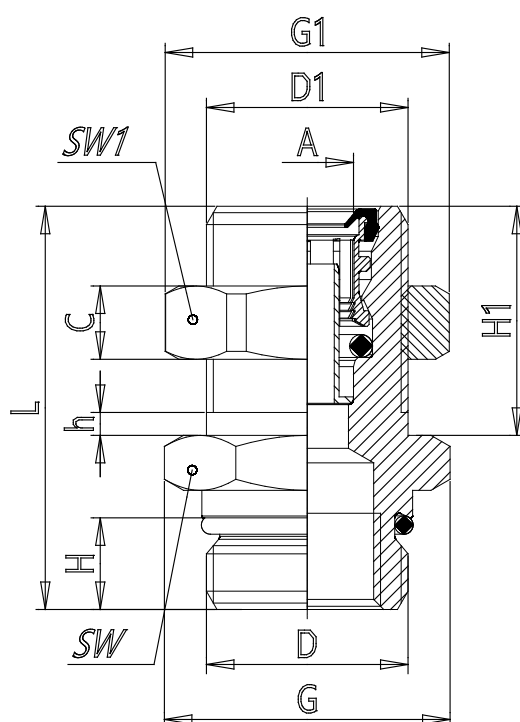

Mod. 9592 - Air brake fittings series 9000

Product code: 9592 12-M24X1,5-M16X1,5R

Datasheet creation date: 10/03/2025 09:01

Check the most updated document online [click here](#)

TECHNICAL DATA

Mod.	9592 12-M24X1,5-M16X1,5R
------	--------------------------

Mod. 9592 - Air brake fittings series 9000

Product code: 9592 12-M24X1,5-M16X1,5R

DIMENSIONS

A	M16x1.5
D	M16x1.5
D1	M24x1.5
C (mm)	6
G (mm)	-
G1 (mm)	-
L (mm)	41
H (mm)	10
h (mm)	2.5
SW (mm)	28
SW1 (mm)	27
Weight (g)	95