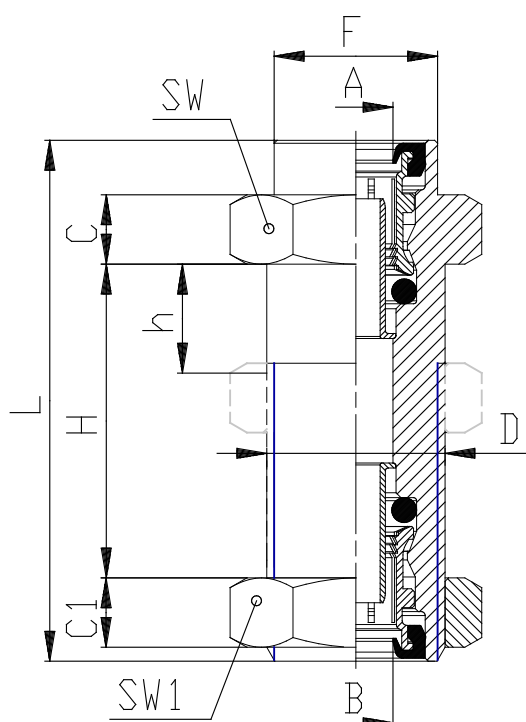

## Mod. 9592 double port - Air brake fittings series 9000

Product code: 9592 6-6-M18X1,5

Datasheet creation date: 10/03/2025 09:01

Check the most updated document online [click here](#)

### ■ TECHNICAL DATA

Mod.	9592 6-6-M18X1,5
------	------------------

## Mod. 9592 double port - Air brake fittings series 9000

Product code: 9592 6-6-M18X1,5

### DIMENSIONS

<b>A (mm)</b>	6x1
<b>B (mm)</b>	6x1
<b>C (mm)</b>	6.0
<b>C1 (mm)</b>	7
<b>D (mm)</b>	M18x1.5
<b>F (mm)</b>	14.5
<b>H (mm)</b>	9
<b>h (mm)</b>	2
<b>L (mm)</b>	37.5
<b>SW (mm)</b>	20
<b>SW1 (mm)</b>	22