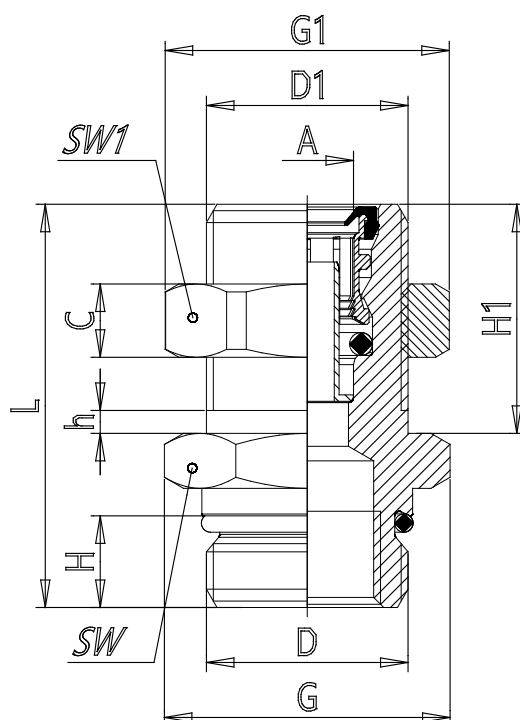

Mod. 9592 - Air brake fittings series 9000

Product code: 9592 8-M20X1,5-M16X1,5R

Datasheet creation date: 10/03/2025 09:01

Check the most updated document online [click here](#)

TECHNICAL DATA

Mod.	9592 8-M20X1,5-M16X1,5R
------	-------------------------

Mod. 9592 - Air brake fittings series 9000

Product code: 9592 8-M20X1,5-M16X1,5R

DIMENSIONS

A	8x1
D	M16x1.5
D1	M20x1.5
C (mm)	5
G (mm)	-
G1 (mm)	-
L (mm)	41
H (mm)	10
h (mm)	2.5
SW (mm)	22
SW1 (mm)	24
Weight (g)	83