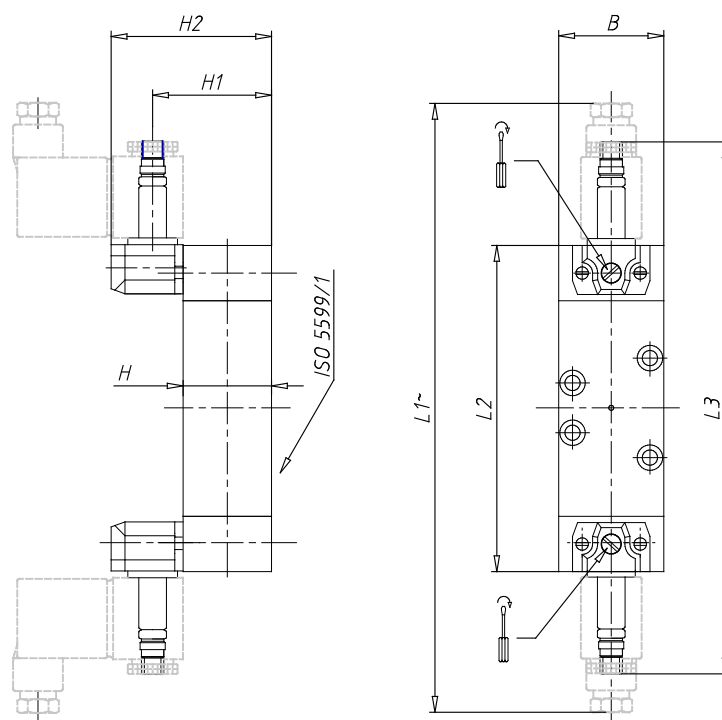

5/2-way, 5/3-way valves, ISO 5599/1, bistable - Series 9

Product code: 961-000-P11-23

Datasheet creation date: 10/03/2025 12:04

Check the most updated document online [click here](#)

■ TECHNICAL DATA

Mod.	961-000-P11-23
Size ISO	1

5/2-way, 5/3-way valves, ISO 5599/1, bistable - Series 9

Product code: 961-000-P11-23

DIMENSIONS

B (mm)	38
L1 (mm)	208
L2 (mm)	118
L3 (mm)	194
H (mm)	32
H1 (mm)	43.5
H2 (mm)	59