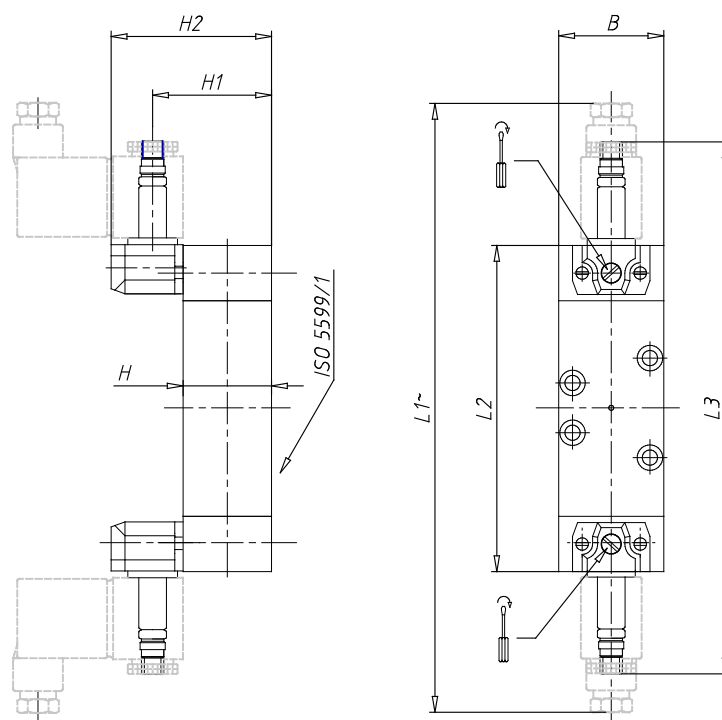

5/2-way, 5/3-way valves, ISO 5599/1, bistable - Series 9

Product code: 963-000-P11-23

Datasheet creation date: 10/03/2025 12:04

Check the most updated document online [click here](#)

■ TECHNICAL DATA

Mod.	963-000-P11-23
Size ISO	3

5/2-way, 5/3-way valves, ISO 5599/1, bistable - Series 9

Product code: 963-000-P11-23

DIMENSIONS

B (mm)	65
L1 (mm)	273
L2 (mm)	183
L3 (mm)	259
H (mm)	45
H1 (mm)	56.5
H2 (mm)	72