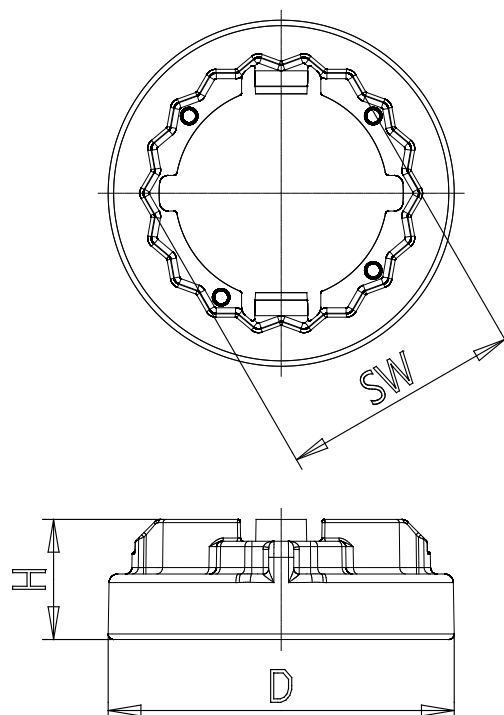

Mod. 9707 - Air brake fittings series 9000

Product code: 9707 22-C1

Datasheet creation date: 10/03/2025 10:45

Check the most updated document online [click here](#)

■ TECHNICAL DATA

Mod.	9707 22-C1
------	------------

Mod. 9707 - Air brake fittings series 9000

Product code: 9707 22-C1

DIMENSIONS

H (mm)	11
D (mm)	31.7
SW (mm)	22