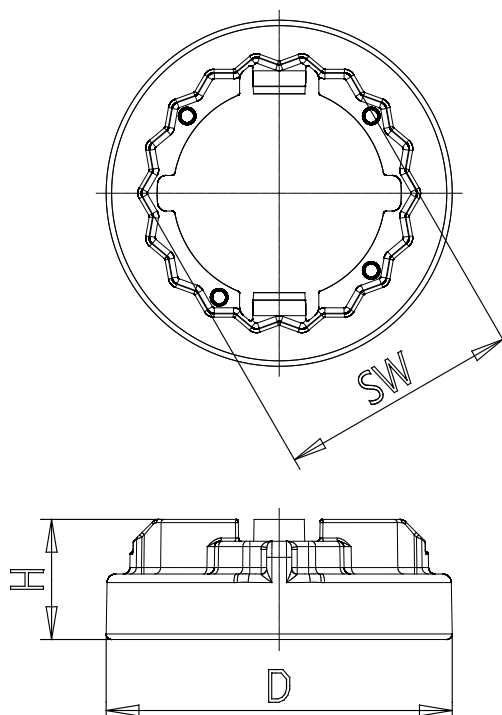

## Mod. 9707 - Air brake fittings series 9000

Product code: 9707 24-C1

Datasheet creation date: 10/03/2025 10:45

Check the most updated document online [click here](#)

### ■ TECHNICAL DATA

Mod.	9707 24-C1
------	------------

## Mod. 9707 - Air brake fittings series 9000

Product code: 9707 24-C1

### **DIMENSIONS**

<b>H (mm)</b>	11
<b>D (mm)</b>	31.7
<b>SW (mm)</b>	24